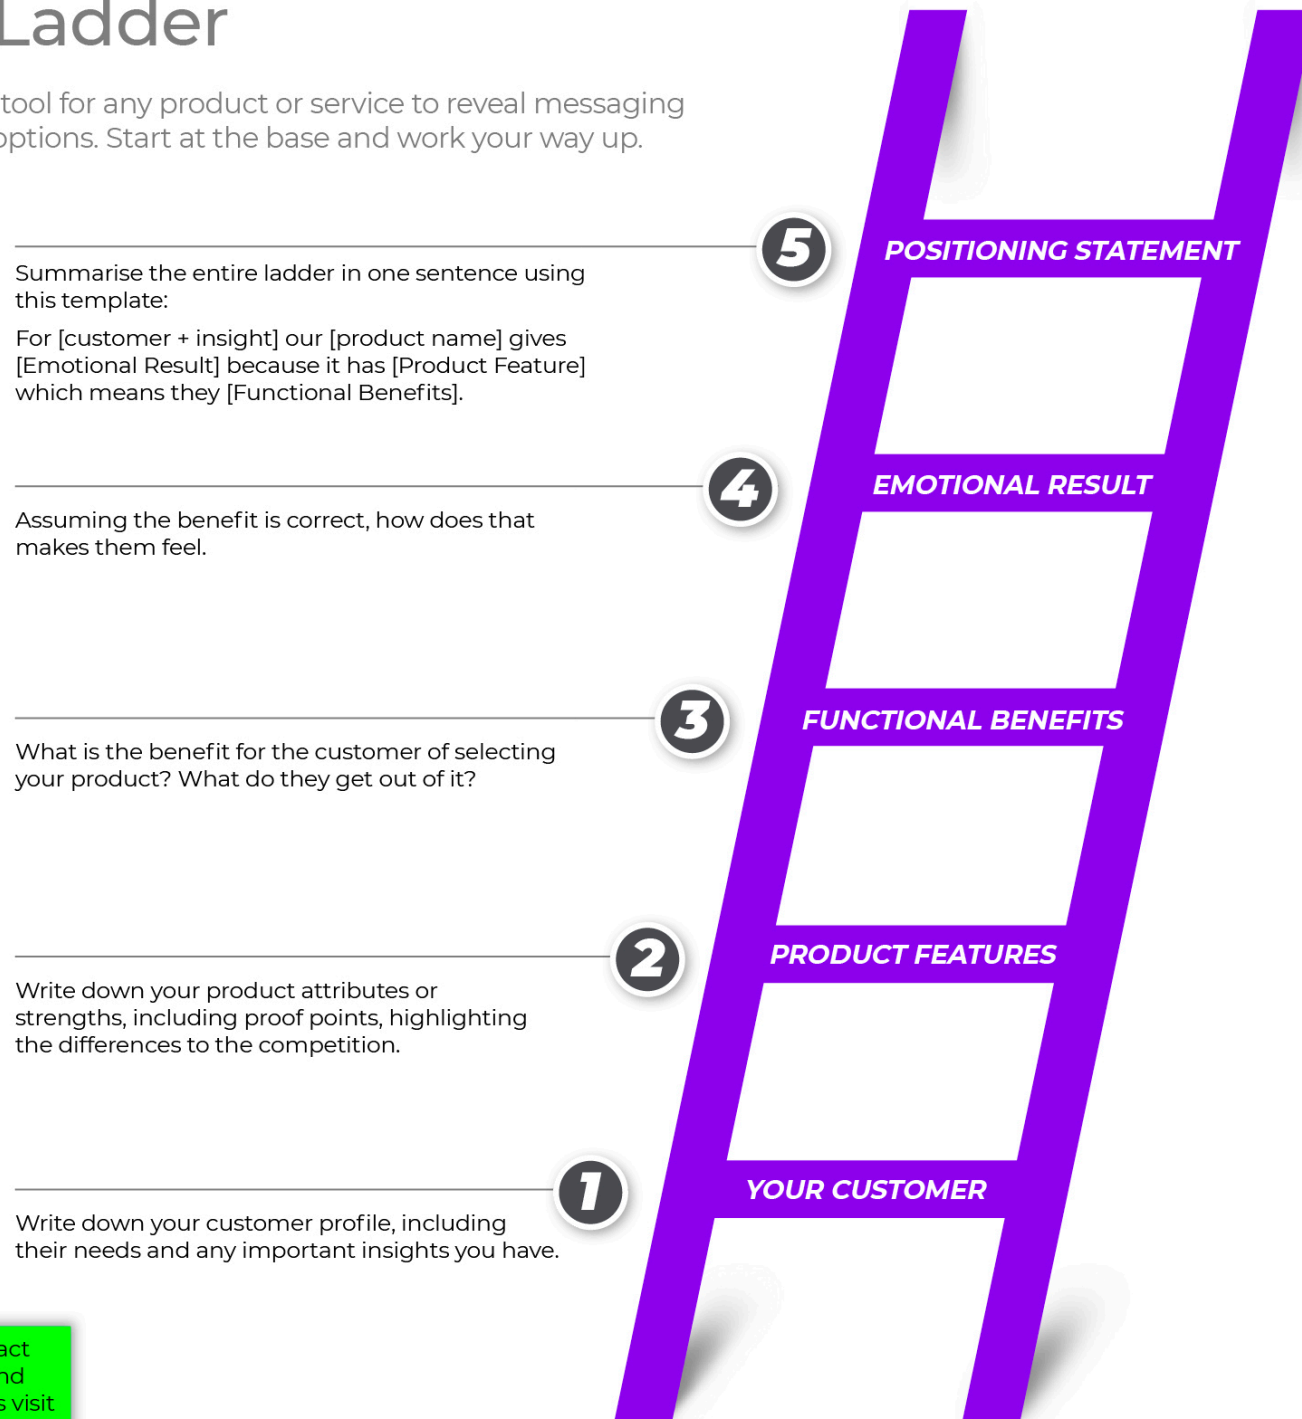

Brand Ladder

An interrogation tool for any product or service to reveal messaging and positioning options. Start at the base and work your way up.

ONE FUTURE™

For contact details and free tools visit onefuture.nl